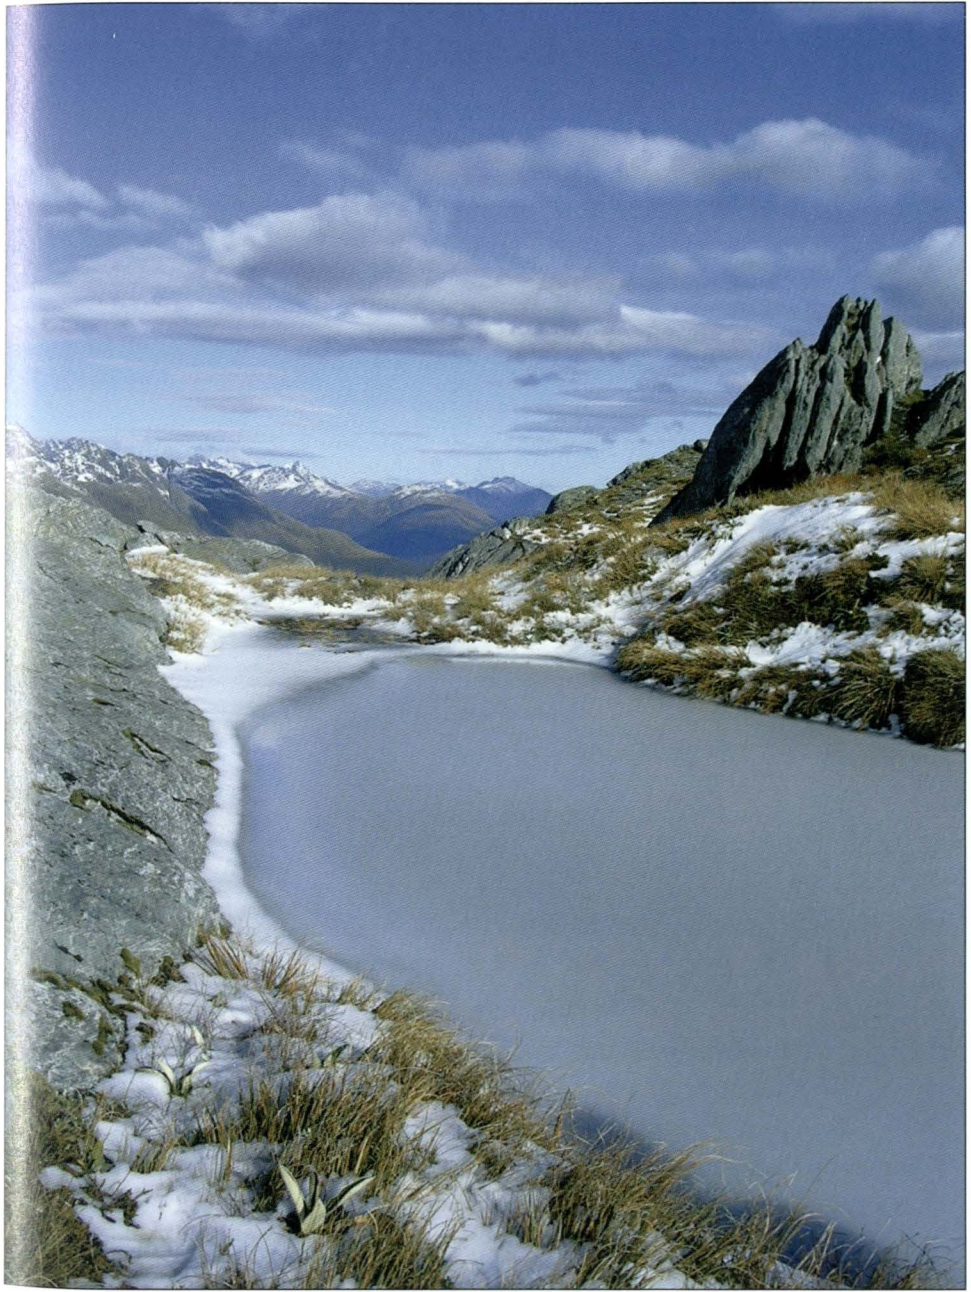

2008

Conical Hill on the Routeburn Track

Emily Souleret

Follow this and additional works at: <http://scholarship.richmond.edu/messenger>

 Part of the [Photography Commons](#)

Recommended Citation

Souleret, Emily (2008) "Conical Hill on the Routeburn Track," *The Messenger*: Vol. 2008: Iss. 1, Article 30.
Available at: <http://scholarship.richmond.edu/messenger/vol2008/iss1/30>

CONICAL HILL ON THE ROUTEBURN TRACK

Emily Souleret