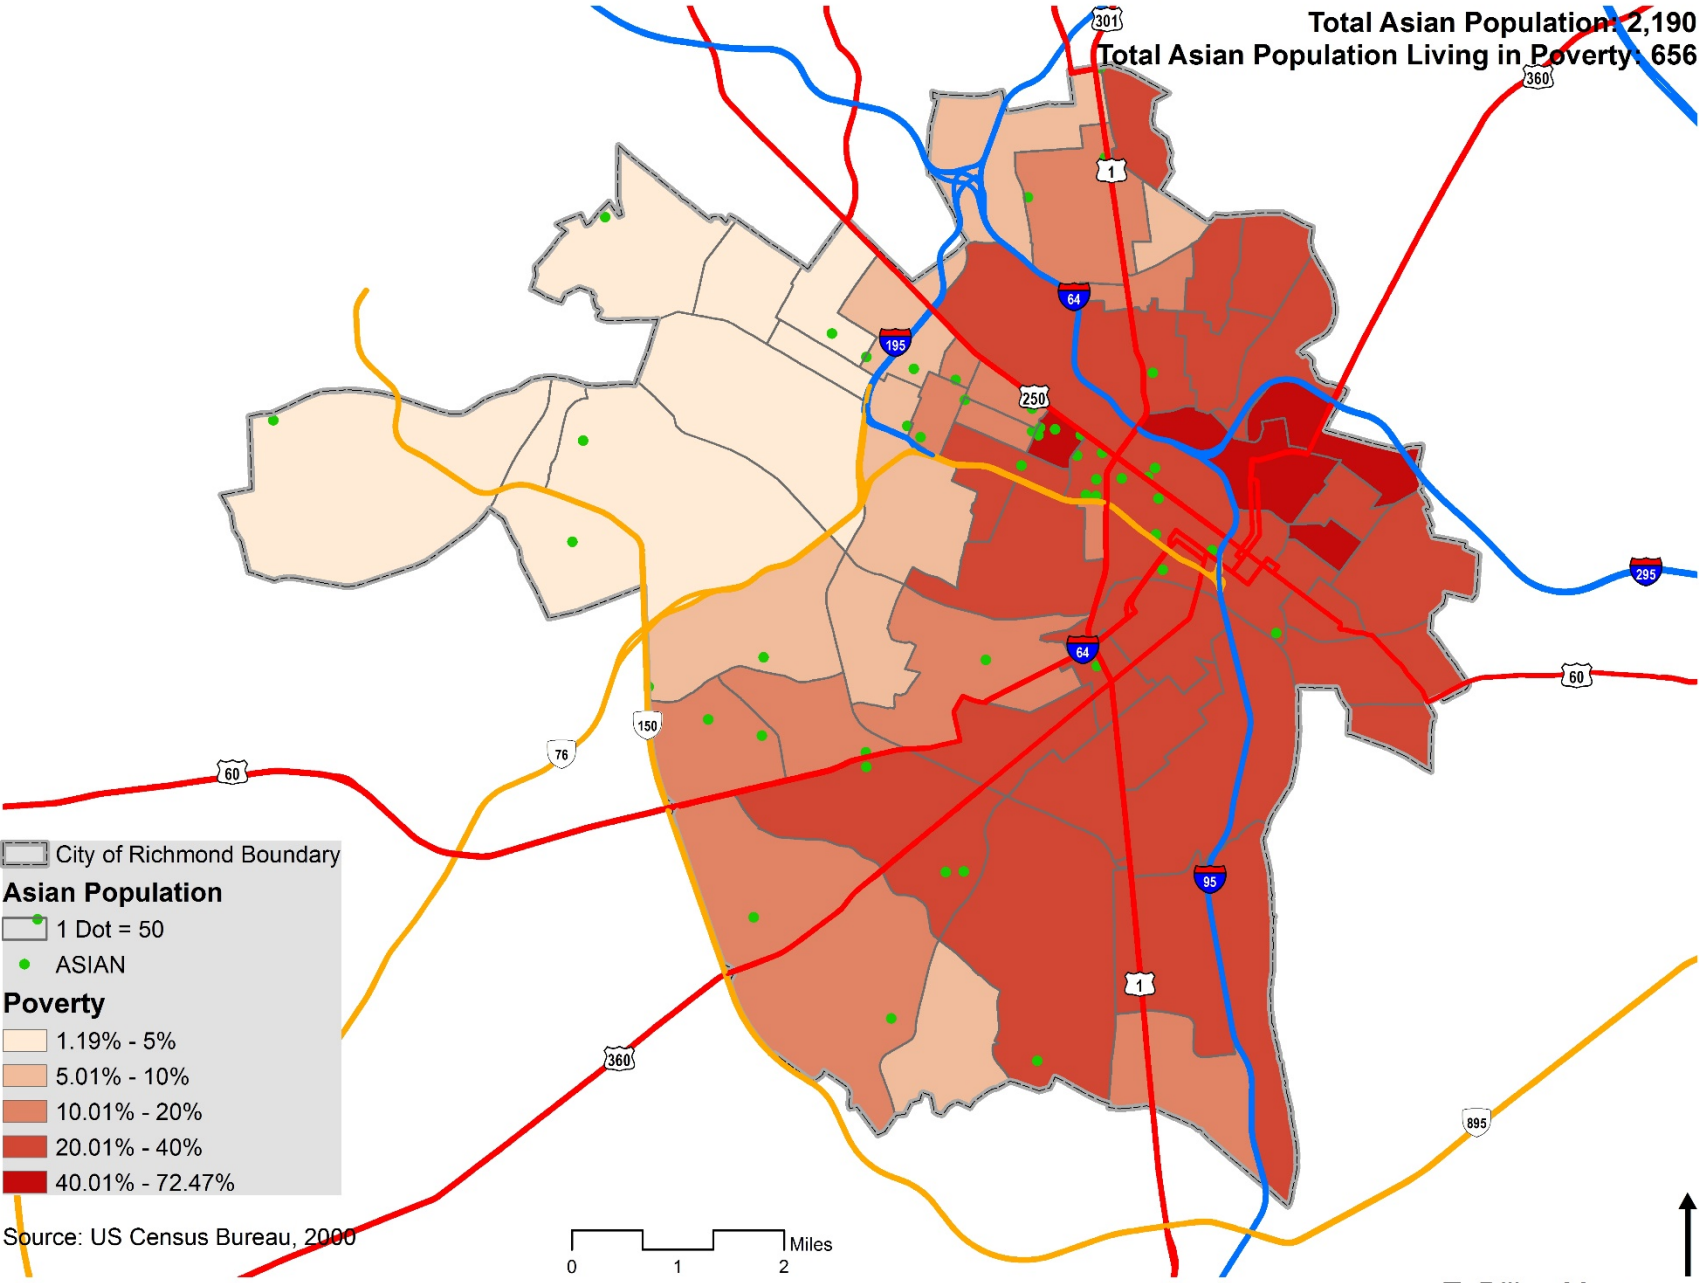

# Asian Population and Richmond Poverty Rate, 2014

# Asian Population and Poverty, 2000

Total Asian Population: 2,190  
Total Asian Population Living in Poverty: 656

City of Richmond Boundary

**Asian Population**

1 Dot = 50

ASIAN

**Poverty**

- 1.19% - 5%
- 5.01% - 10%
- 10.01% - 20%
- 20.01% - 40%
- 40.01% - 72.47%