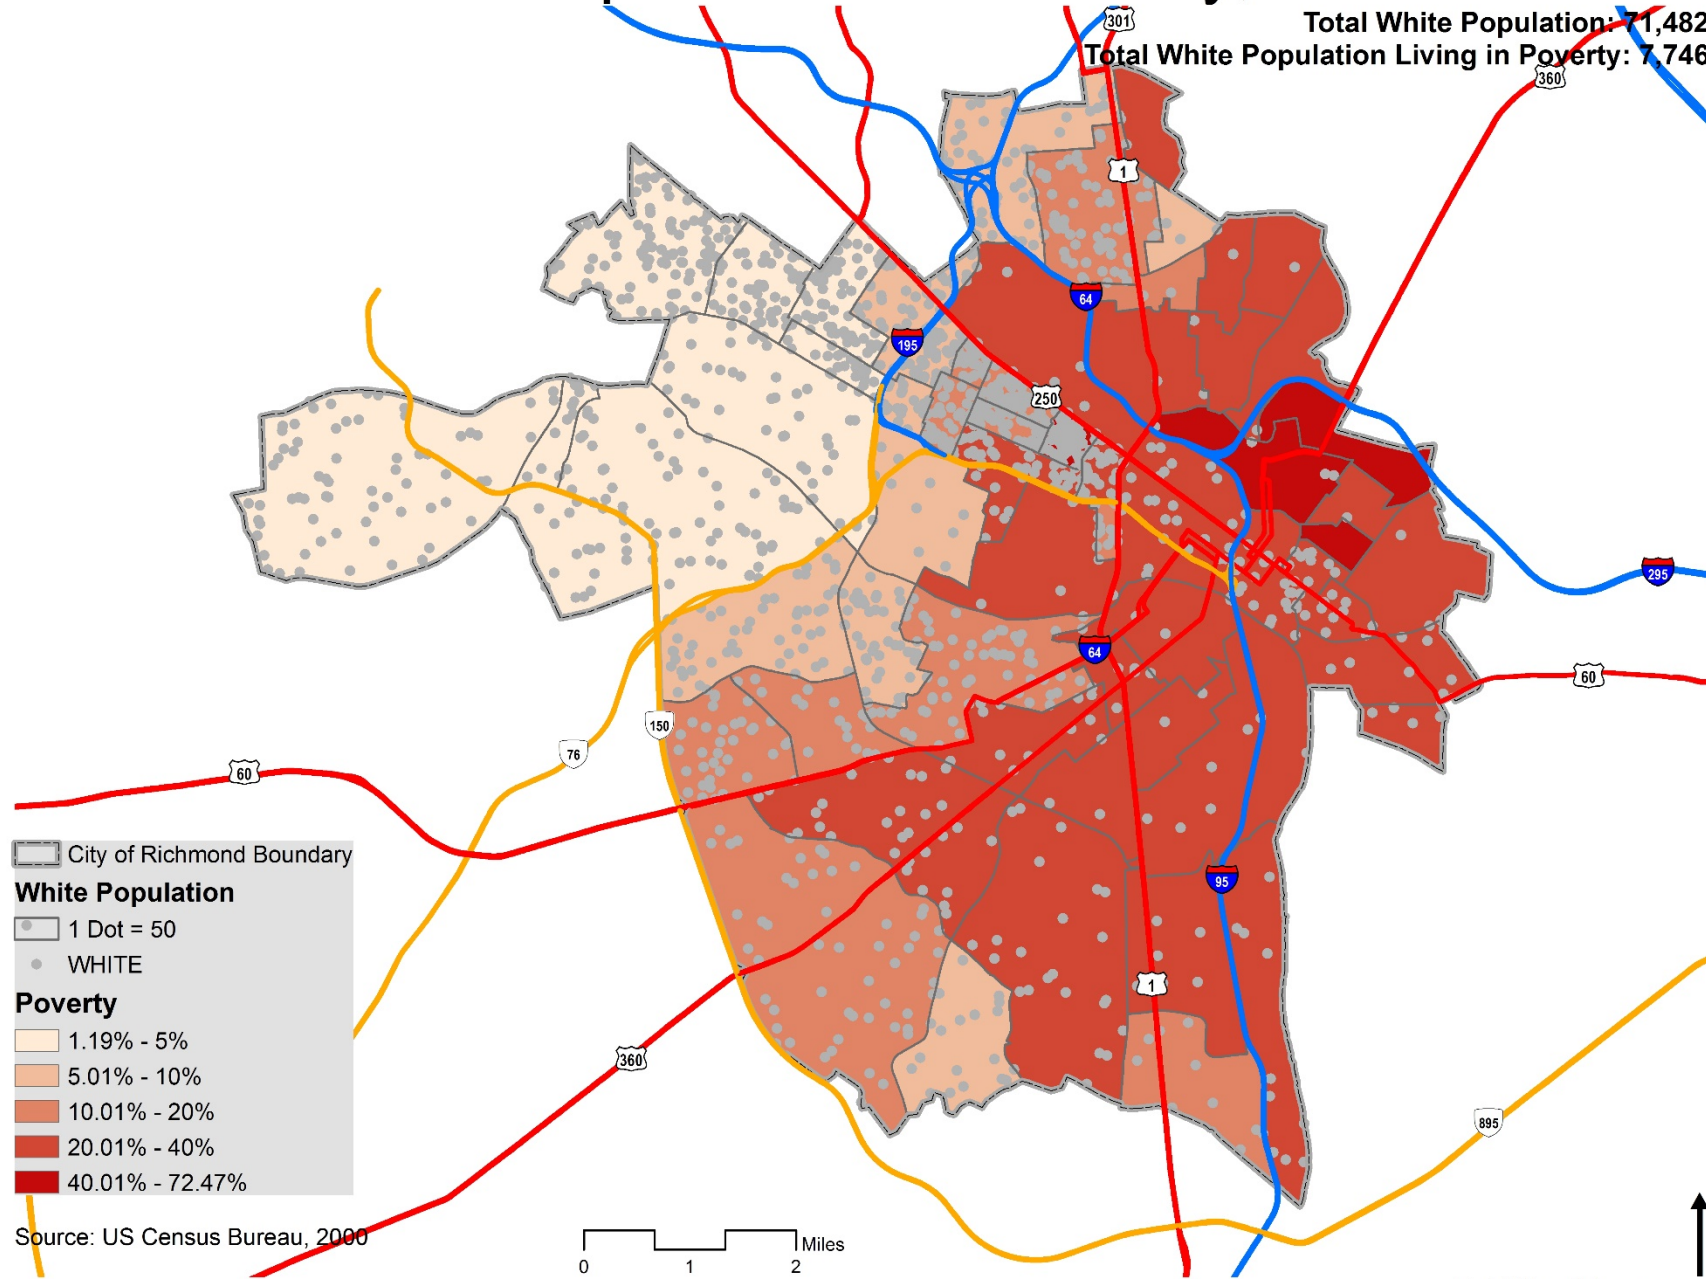

White Population and Poverty, 2000

Total White Population: 71,482

Total White Population Living in Poverty: 7,746