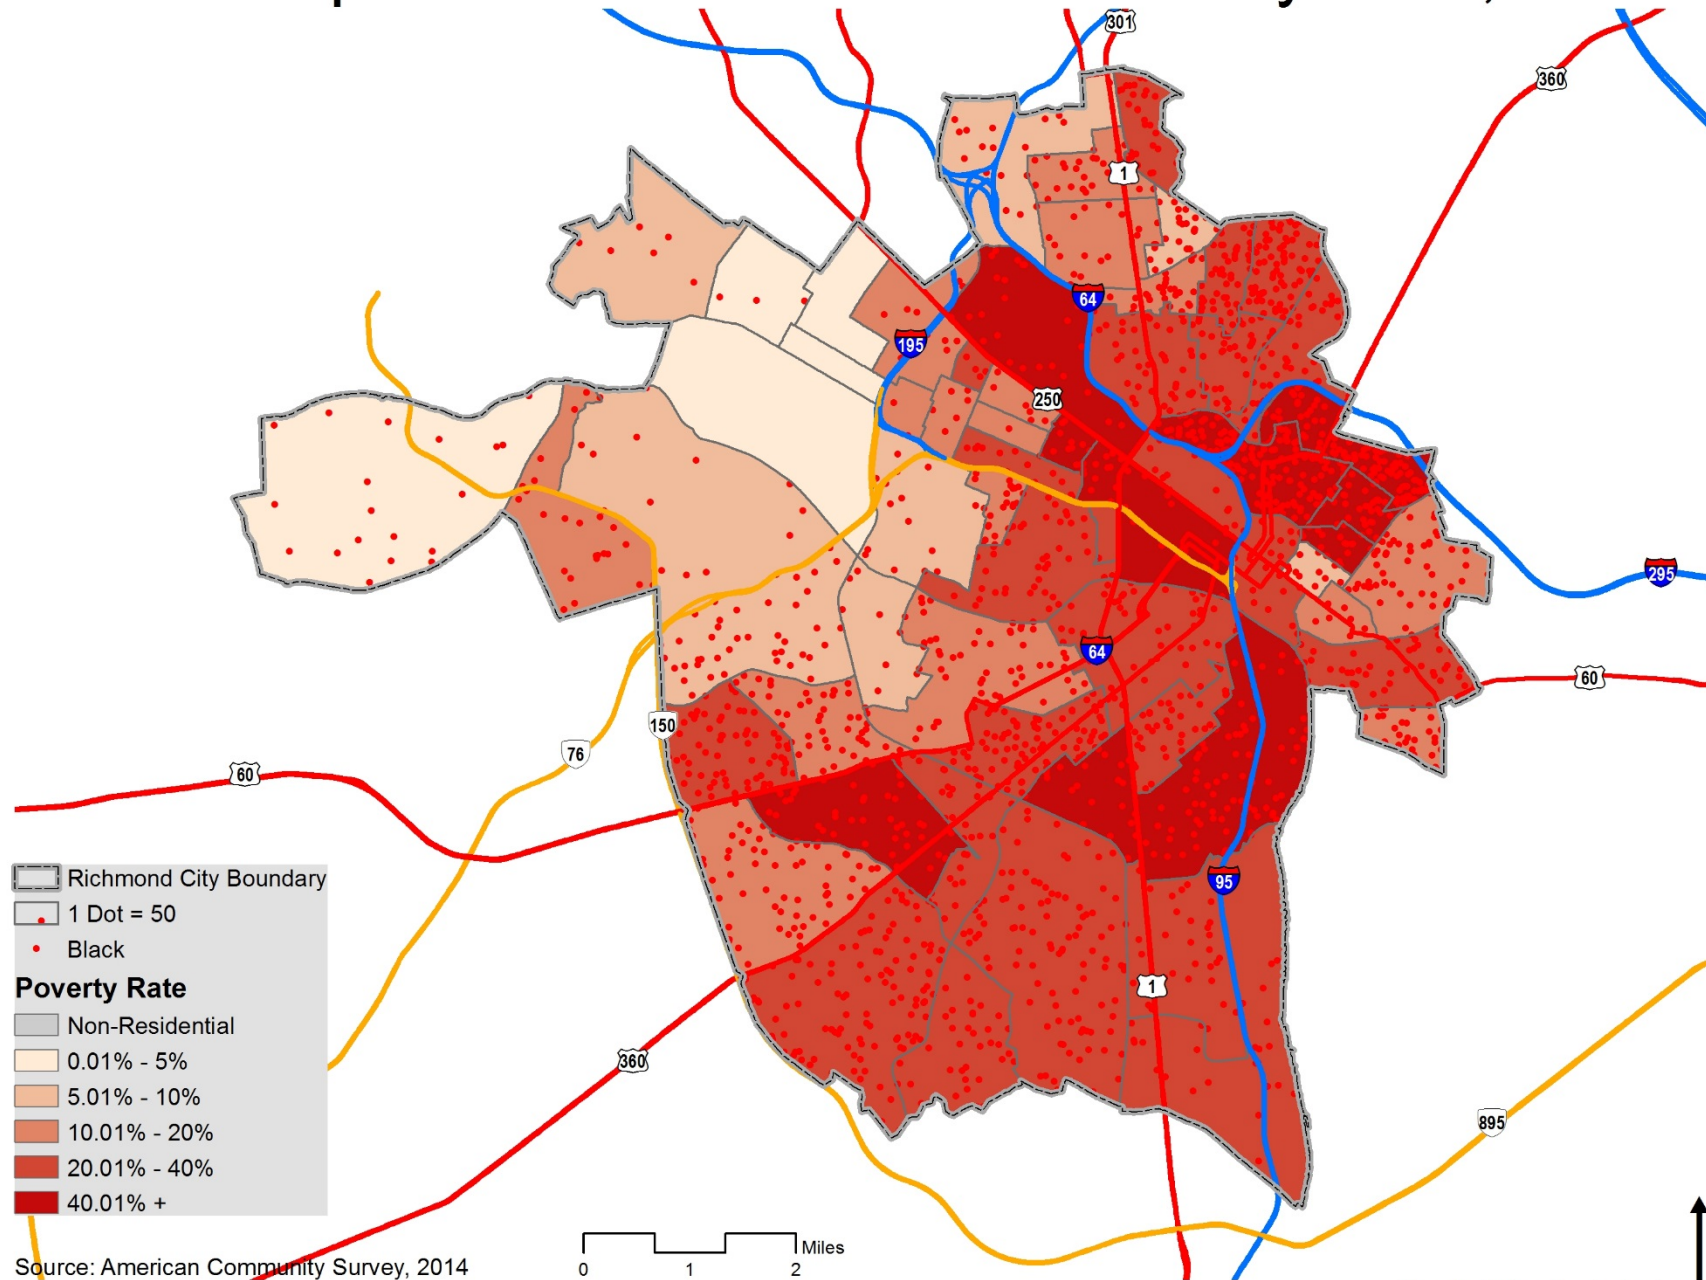

# White Population and Poverty, 2000

Total White Population: 71,482

Total White Population Living in Poverty: 7,746

# White Population and Richmond Poverty Rate, 2014

# Asian Population and Richmond Poverty Rate, 2014

# Asian Population and Poverty, 2000

Total Asian Population: 2,190  
Total Asian Population Living in Poverty: 656

City of Richmond Boundary

**Asian Population**

1 Dot = 50

ASIAN

**Poverty**

- 1.19% - 5%
- 5.01% - 10%
- 10.01% - 20%
- 20.01% - 40%
- 40.01% - 72.47%