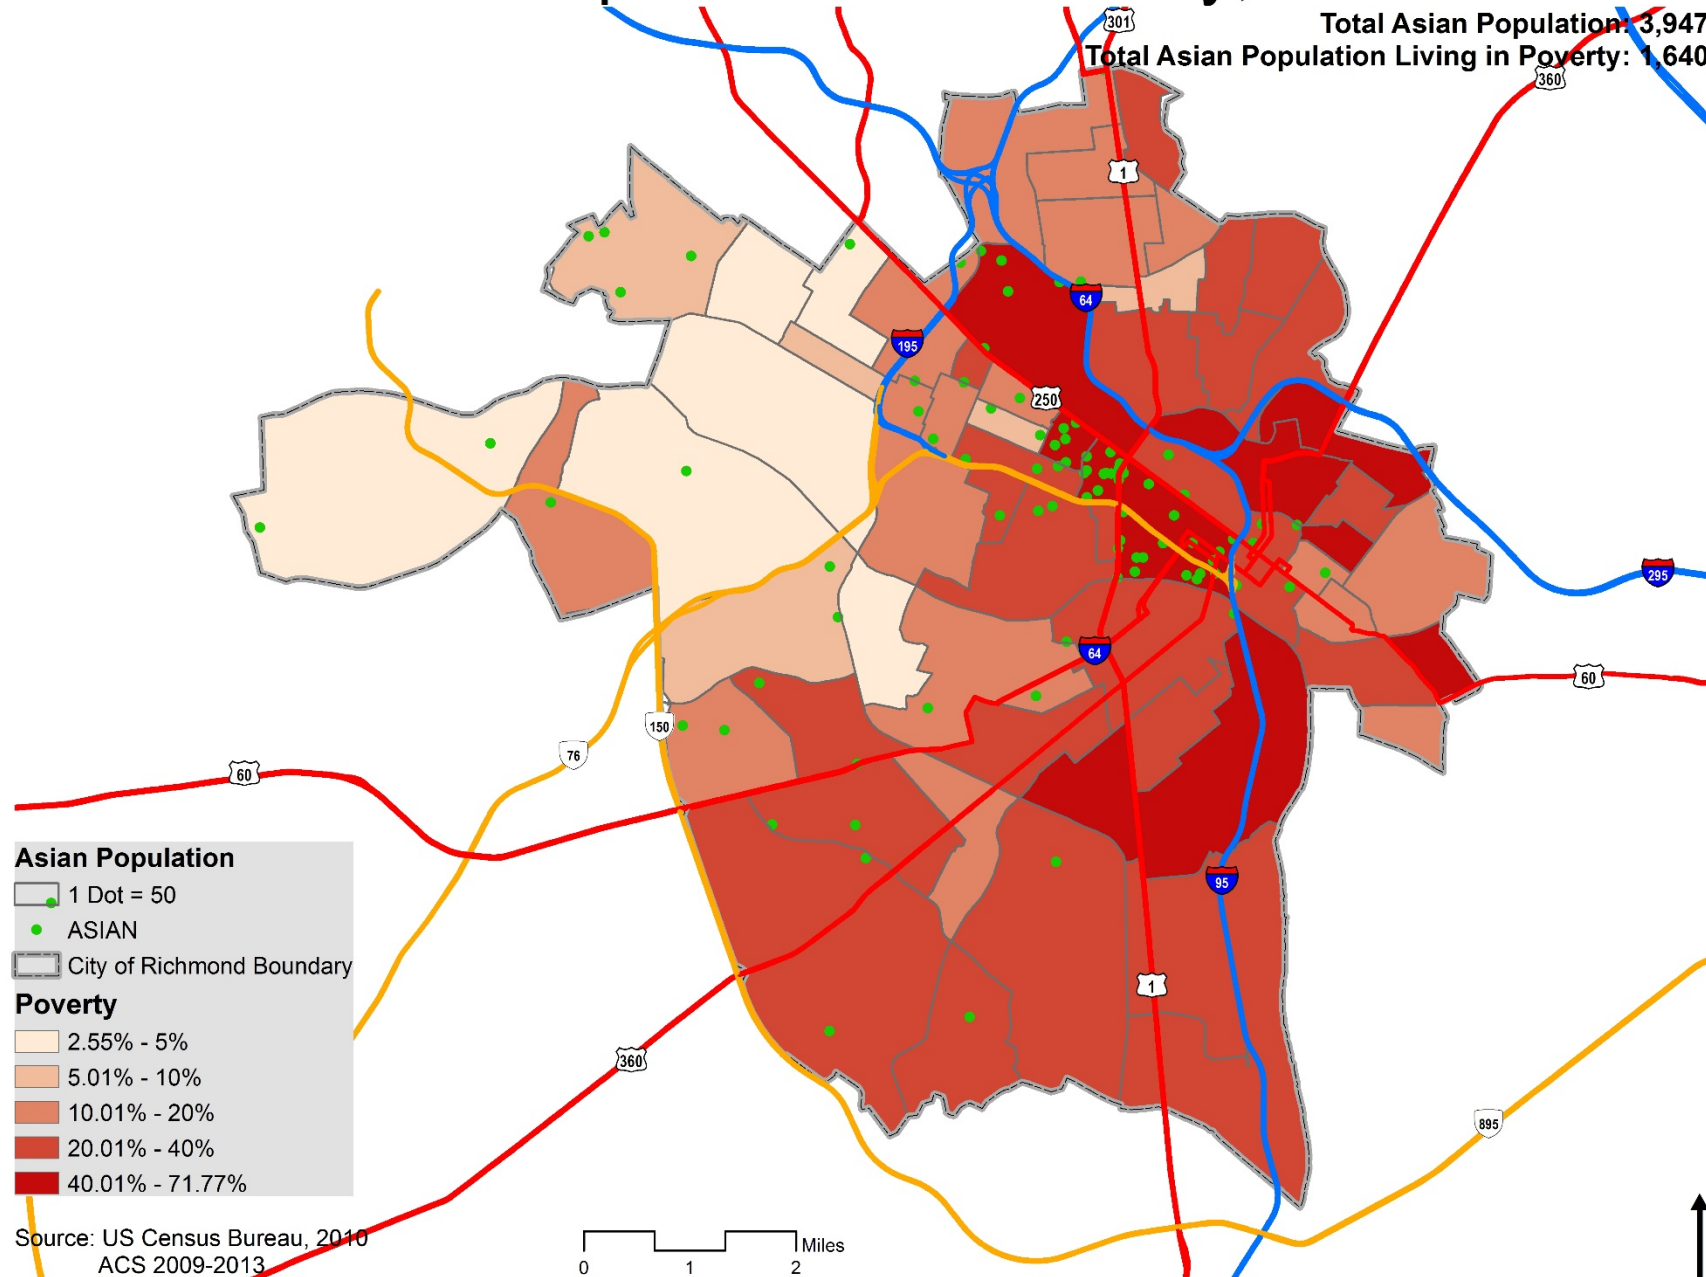

# Asian Population and Poverty, 2000

Total Asian Population: 2,190  
Total Asian Population Living in Poverty: 656

City of Richmond Boundary

**Asian Population**

1 Dot = 50

ASIAN

**Poverty**

- 1.19% - 5%
- 5.01% - 10%
- 10.01% - 20%
- 20.01% - 40%
- 40.01% - 72.47%

Source: US Census Bureau, 2000

0 1 2 Miles

T. Dillon Massey

# Asian Population and Poverty, 2013

Total Asian Population: 3,947

Total Asian Population Living in Poverty: 1,640

Source: US Census Bureau, 2010  
ACS 2009-2013

0 1 2 Miles

T. Dillon Massey ↑