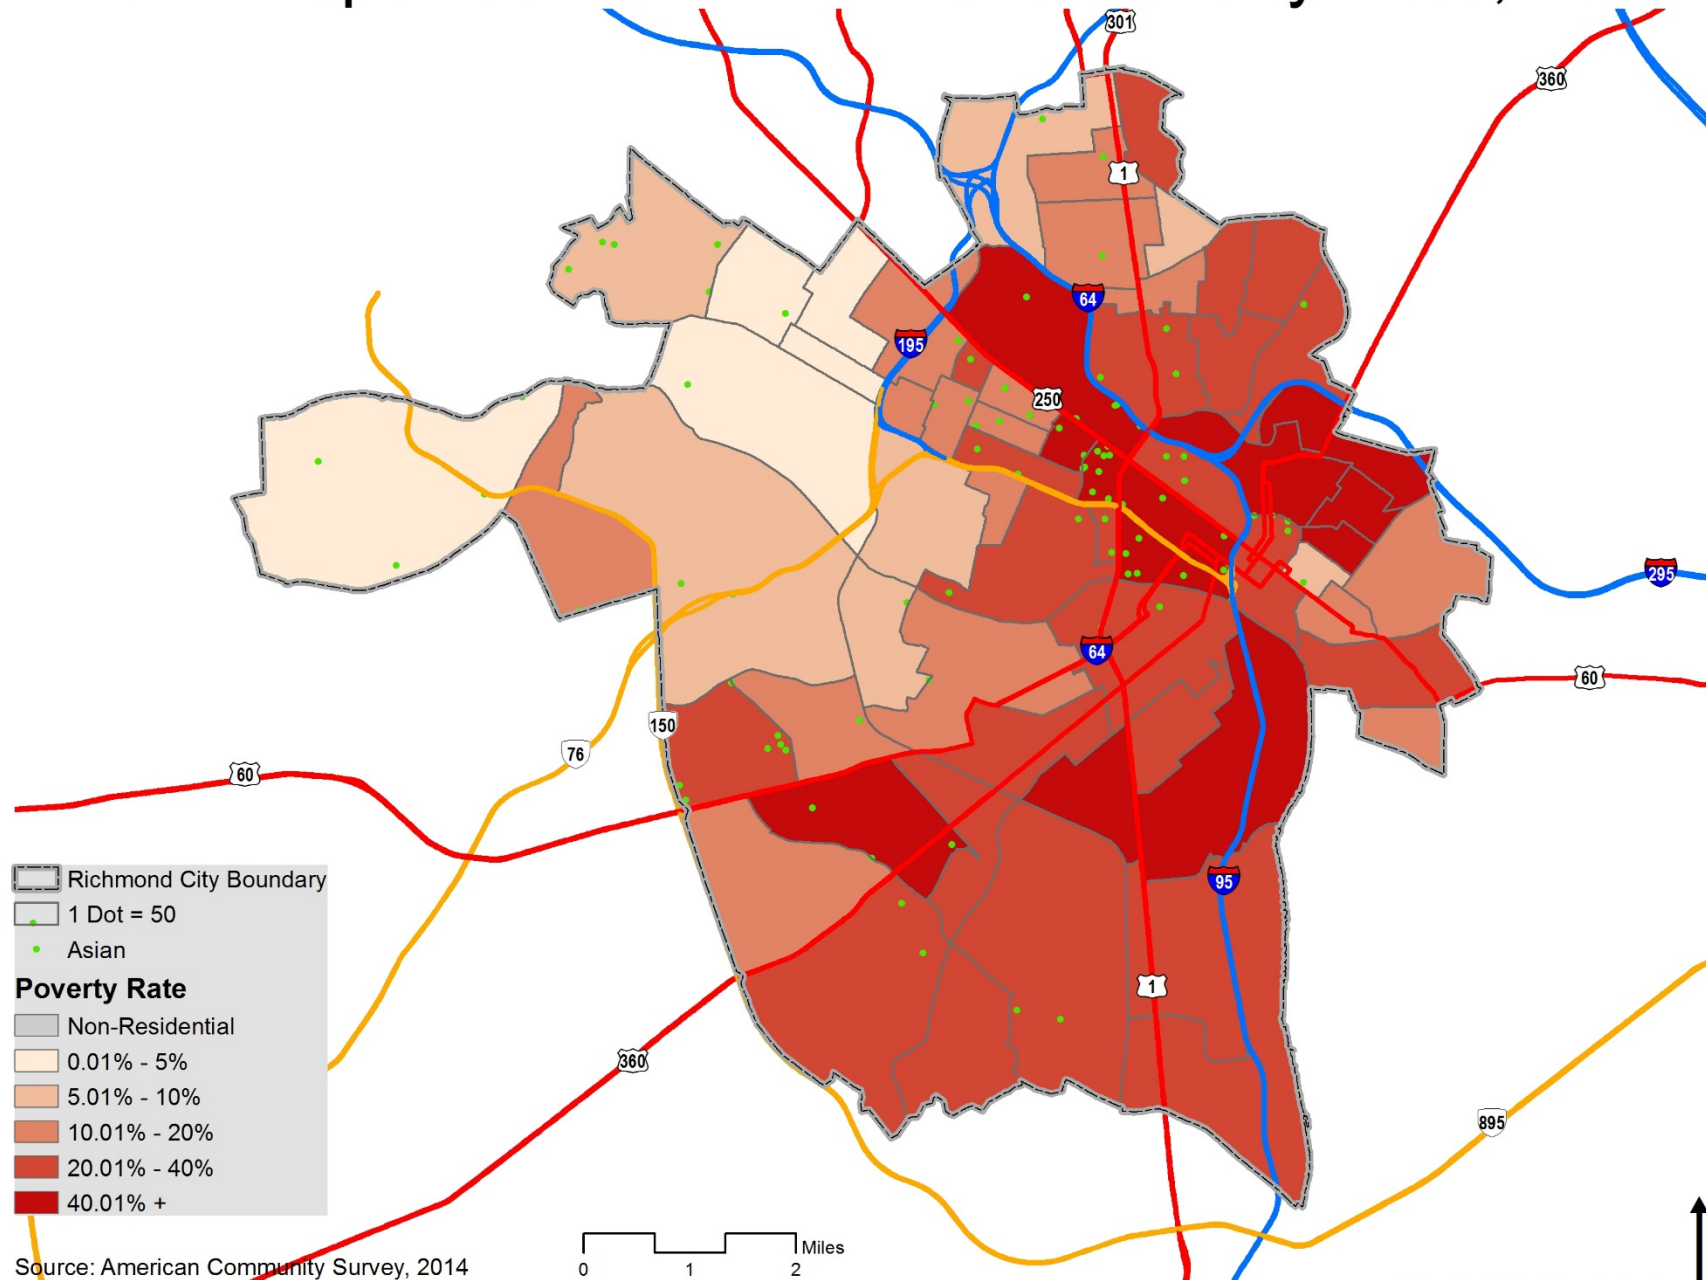

Asian Population and Richmond Poverty Rate, 2014