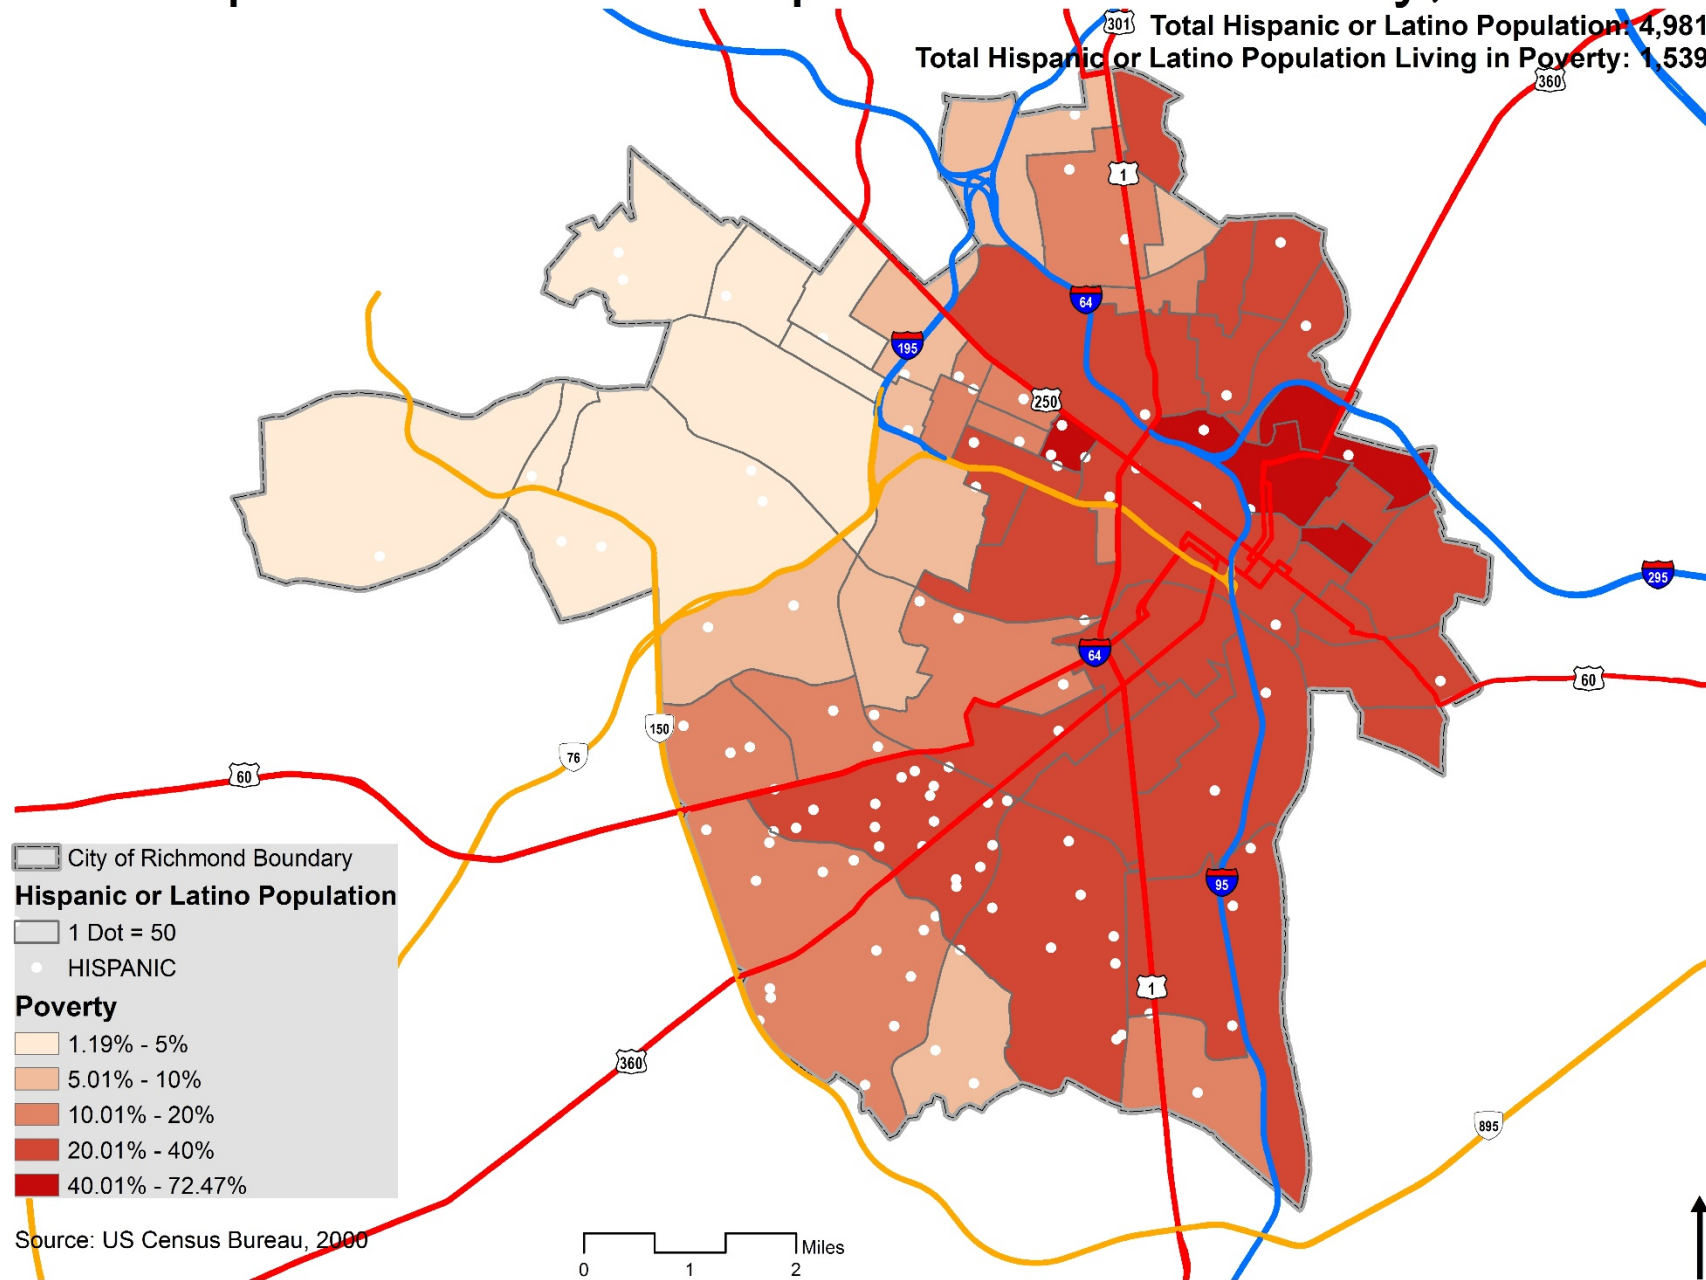

Hispanic or Latino Population and Poverty, 2000

Total Hispanic or Latino Population: 4,981
Total Hispanic or Latino Population Living in Poverty: 1,539