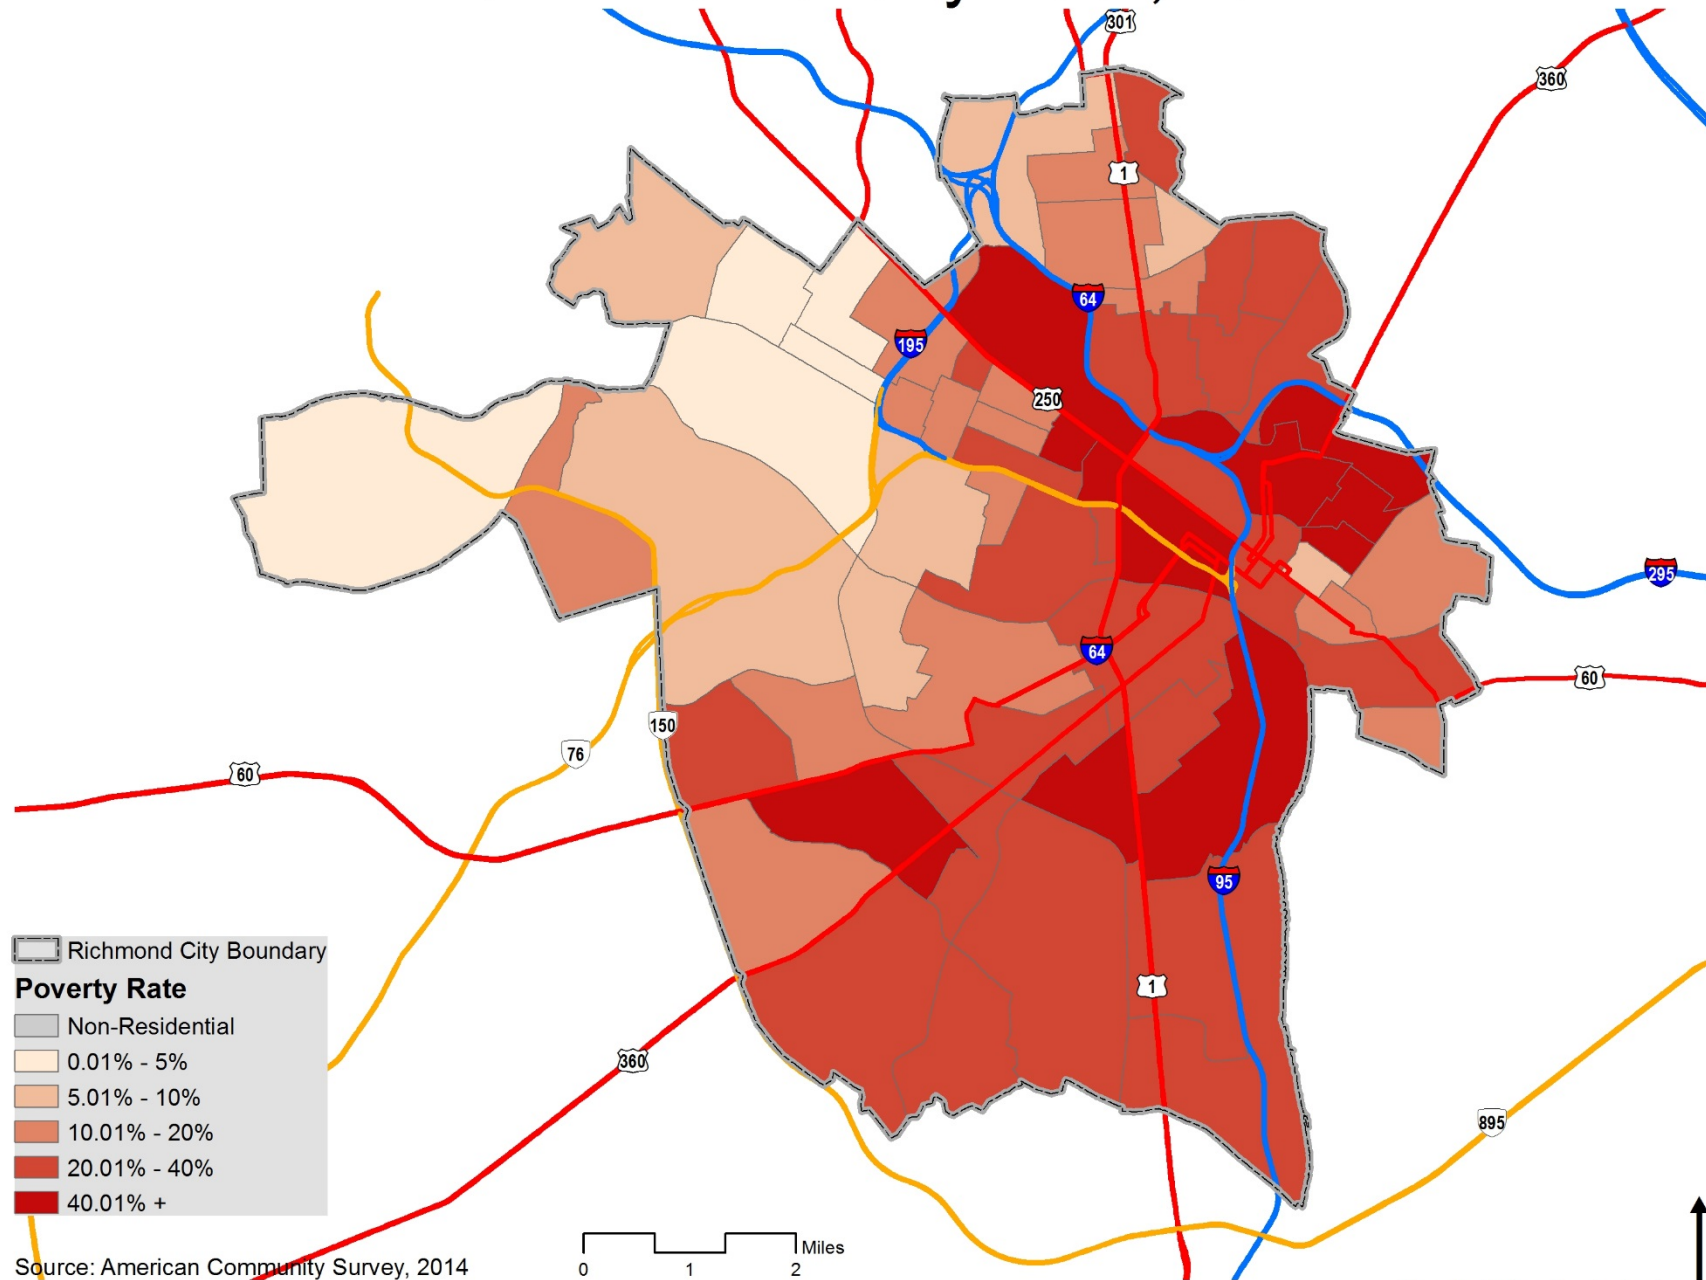

Richmond Poverty Rate, 2014