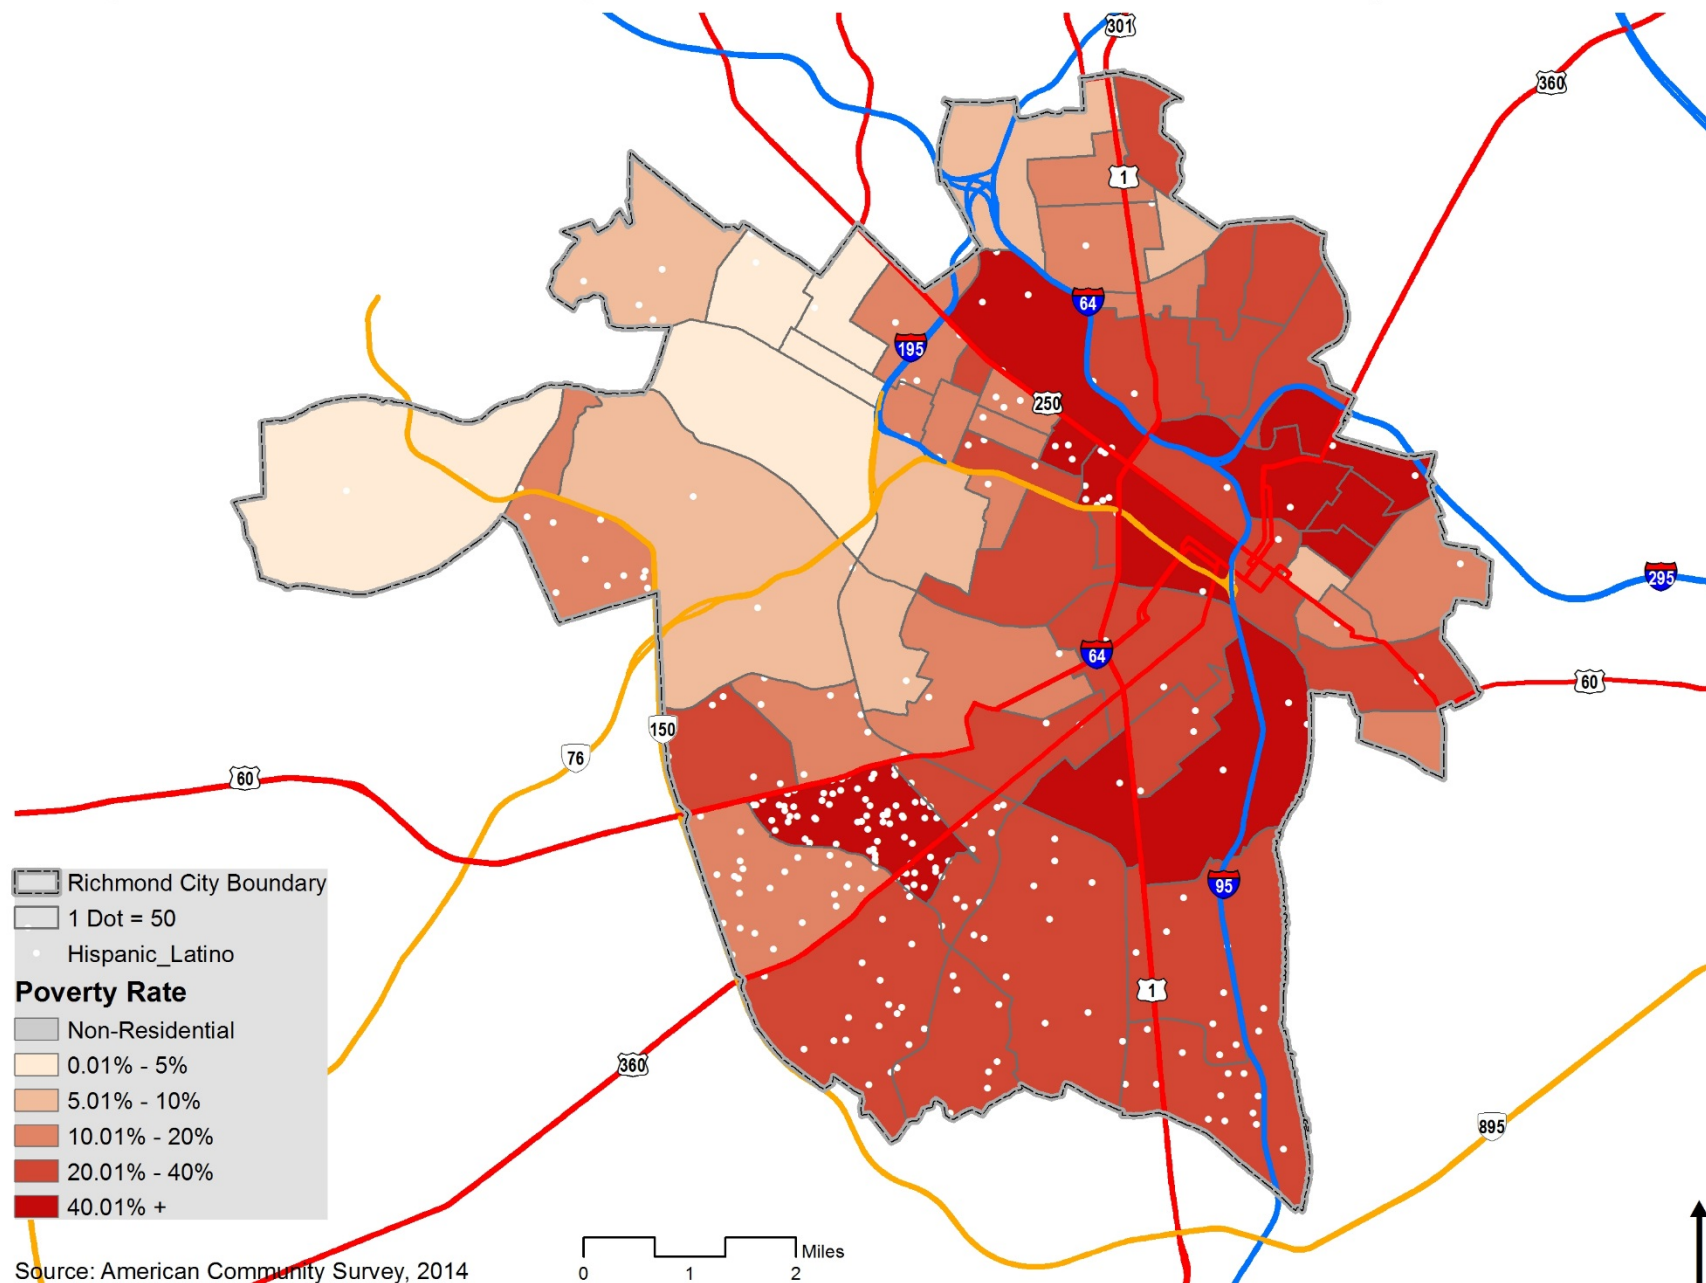

Hispanic or Latino Population and Richmond Poverty Rate, 2014

Source: American Community Survey, 2014

0 1 2 Miles

Spatial Analysis Lab
at University of Richmond