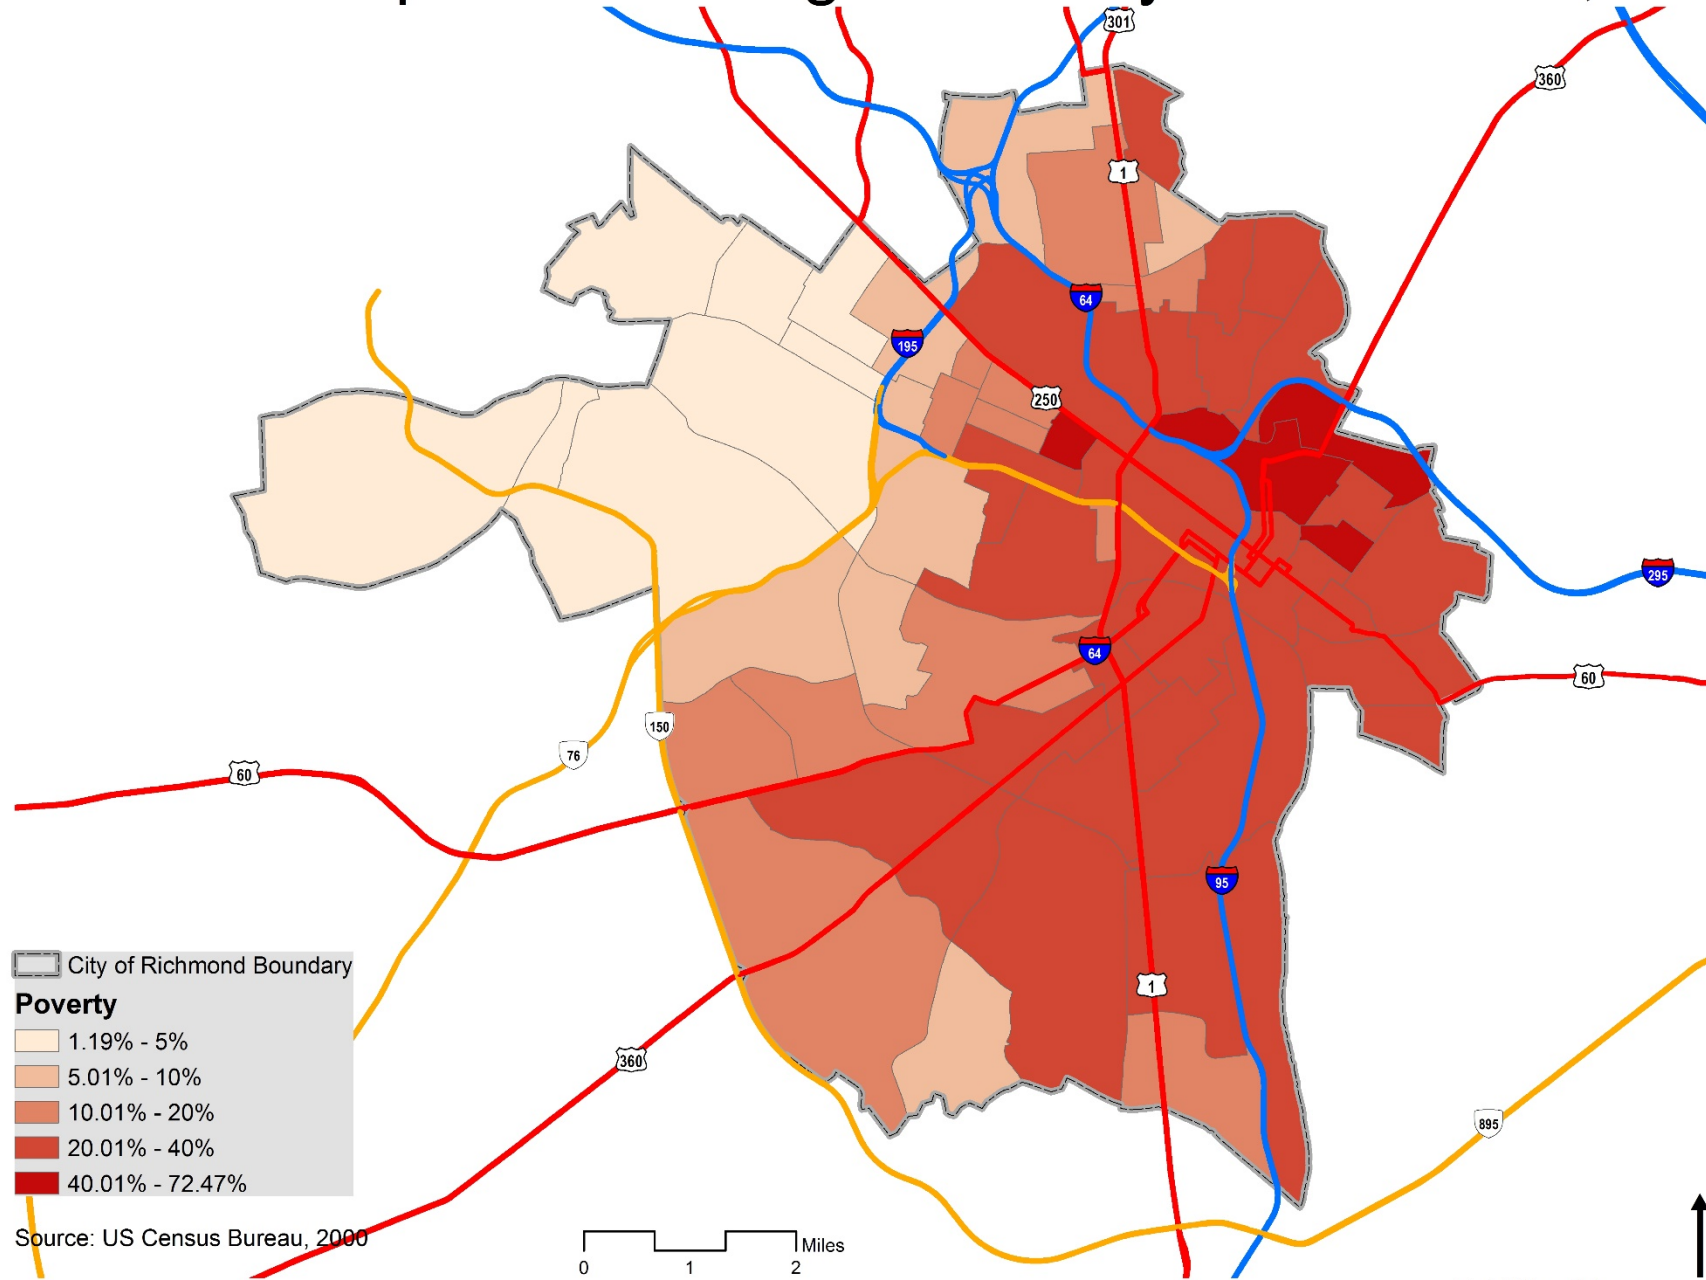

Percent of Population Living in Poverty in Richmond, 2000