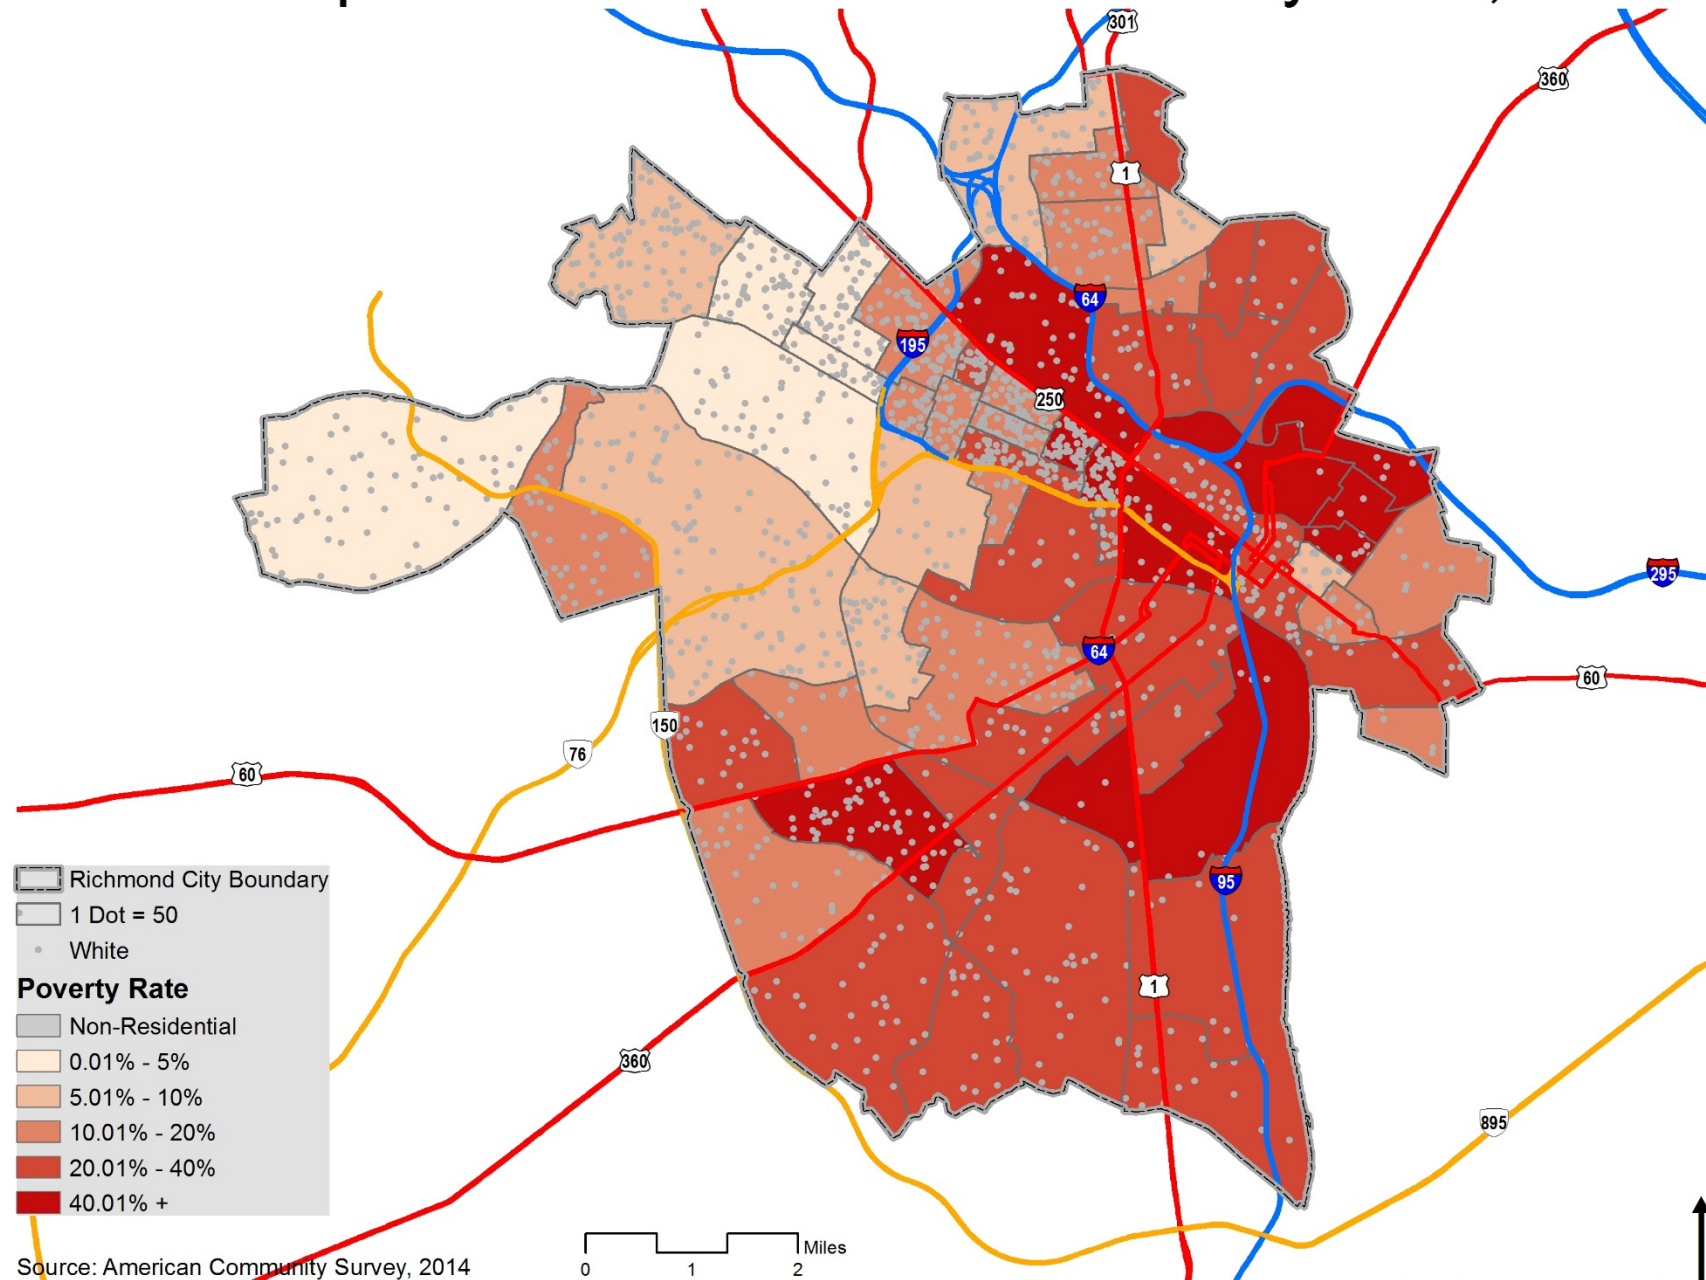

White Population and Richmond Poverty Rate, 2014